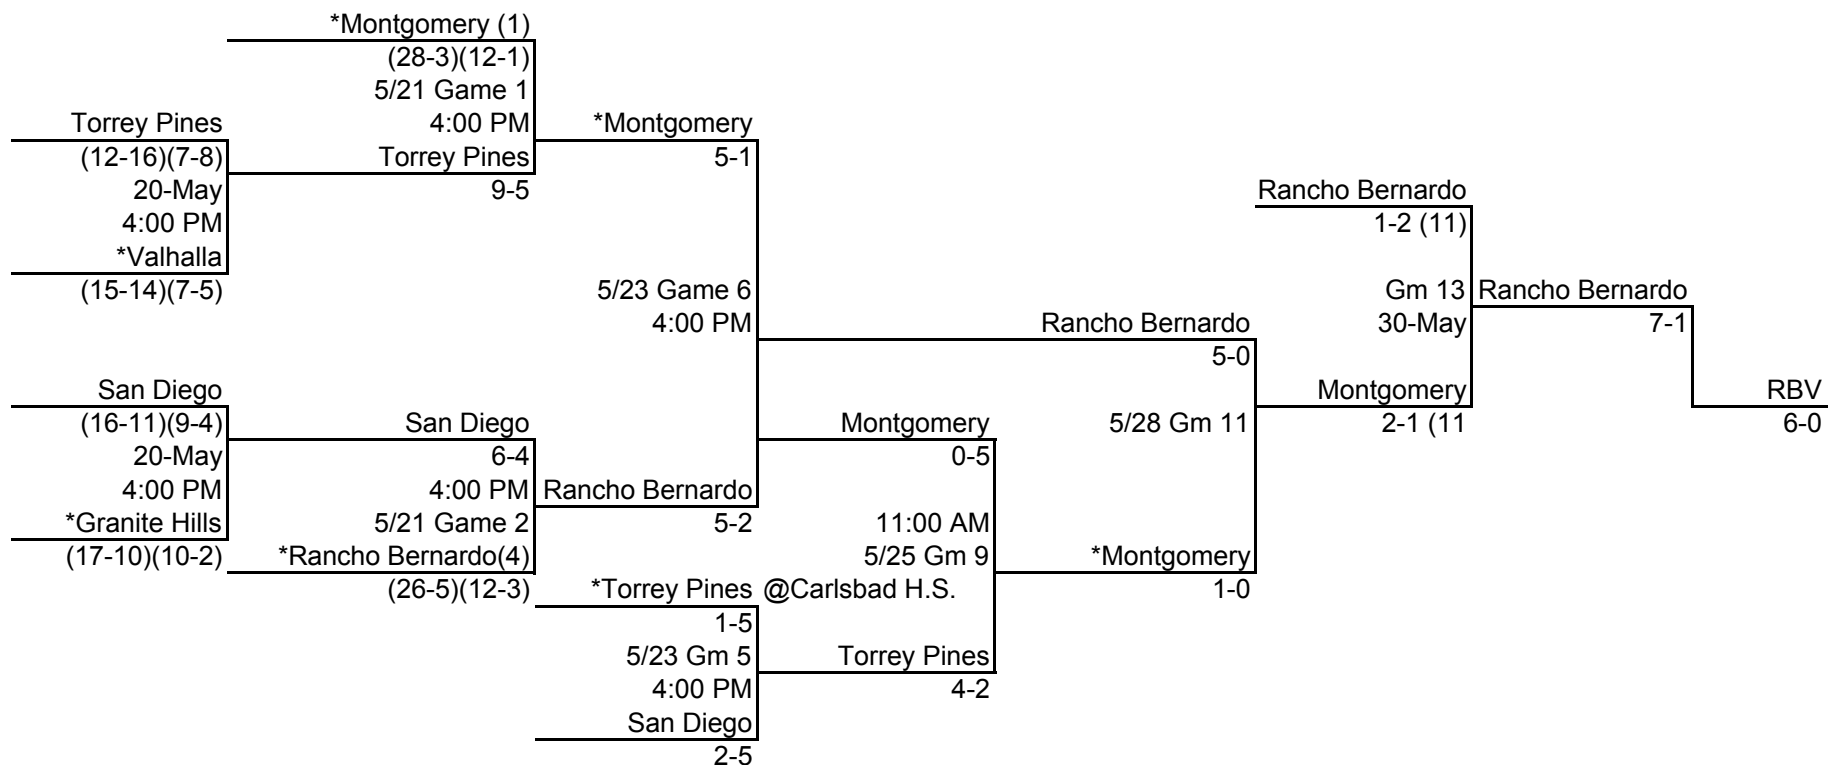

**CIF SAN DIEGO SECTION
2002 BASEBALL CHAMPIONSHIP
DIVISION I
UPPER BRACKET**

Play In	First Round	Second Round	Third Round	Fourth Round	If Necessary	Finals
20-May	21-May	23-May	25-May	28-May	30-May	1-Jun
4:00 PM	4:00 PM	4:00 PM	11:00 AM	4:00 PM	4:00 PM	7:00 PM
*Higher Seed	*Higher Seed	*Higher Seed	Neutral	*Higher Seed	*Higher Seed	SDSU
Site	Site	Site	Site	Site	Site	Gwynn Stadium

**CIF SAN DIEGO SECTION
2002 BASEBALL CHAMPIONSHIP
DIVISION I
LOWER BRACKET**

Play In	First Round	Second Round	Third Round	Fourth Round	If Necessary	Finals
20-May	21-May	23-May	25-May	28-May	30-May	1-Jun
4:00 PM	4:00 PM	4:00 PM	2:00 PM	4:00 PM	4:00 PM	7:00 PM
*Higher Seed	*Higher Seed	*Higher Seed	Neutral	*Higher Seed	*Higher Seed	SDSU
Site	Site	Site	Site	Site	Site	Gwynn Stadium